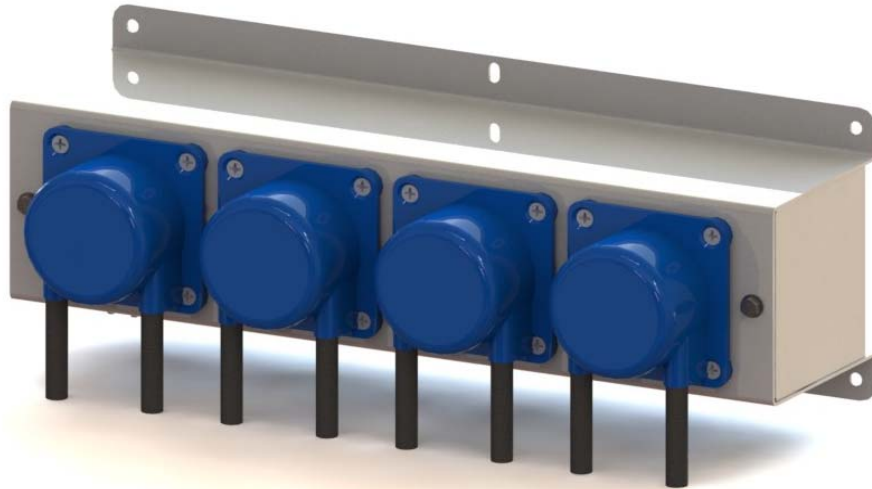

AD4 QUAD DOSING PUMP

Agrowtek's AD4 Quad Dosing Pump is four independent heavy-duty peristaltic dosing pumps in one convenient-to-install package. The AD4 can be connected directly to GrowControl™ system's outputs without any extra relays. A single plug-in power supply operates all four pumps.

Features

- 4x 50mL/min Heavy Duty Pumps
- Twist-off Replaceable Pump Heads
- Built-in Sealed Relays
- 24Vdc control signals (compatible with Agrowtek systems)
- 120Vac to 12Vdc wall adapter included
- **2 Year Warranty**
- Made in **USA**