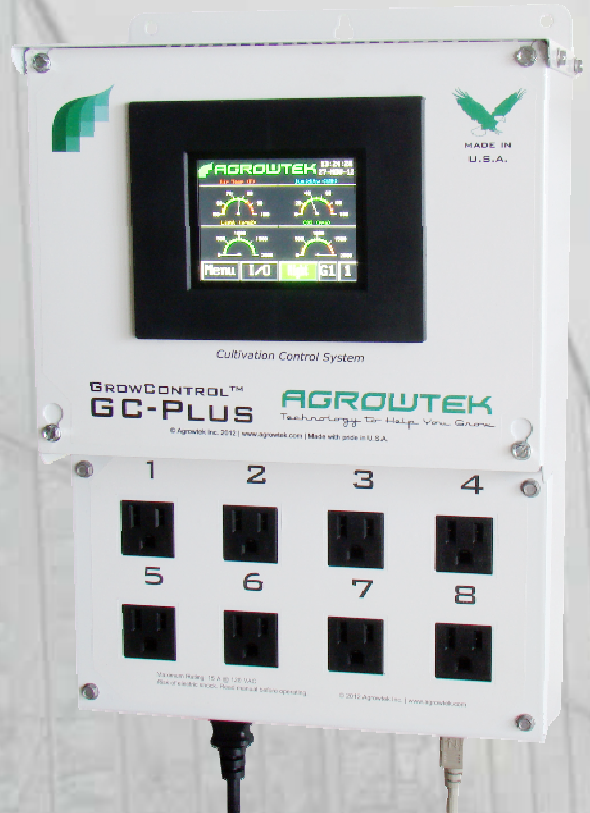

Controls

- (2) Dual-Stage Lighting Zones, Light Flip Control, Hot-Fire Timer
- (2) Day/Night Zones/Outputs
- (2) Heating Thermostats
- (4) Cooling Thermostats
- (2) Humidify Humidistats
- (2) Dehumidify Humidistats
- (2) Evaporative Cooling Limit-stats
- (2) CO2 Injection-stats
- (4) 24-Hour Timers
- (4) Standard Cycle-Timers (mins or secs)
- (4) 24-Hour Scheduled Cycle Timers
- (4) Each: Off-Delay, Operation Band and Re-Start Delay Timers
- (1) Nutrient Dosing Controls (4) pump stages w/Batch Dosing and 16-week Recipe Scheduler
- (1) Automatic Reservoir Drain & Fill Controls
- (1) pH Dosing Controls with (1) up and (1) down stage each
- High & Low Alarms, Limits and Hi-Temp Lighting Shut-Off
- Graphical Trending & Alarm Logging

Free PC Software

- Local or Remote Internet Access
- Full Control of all Features
- Password Protected with access logs
- 48-hour Visual Graphs
- Unlimited Data Logging to .CSV
- Camera Integration & Image Capturing
- E-Mail Alerts for Alarms
- FREE and Easy to Use!