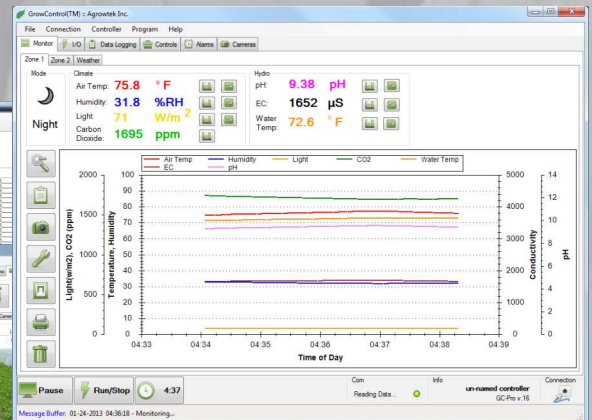

Controls

- (2) Dual-Stage Lighting Zones, Light Flip Control, Hot-Fire Timer
- (2) Day/Night Zones/Outputs
- (2) Heating Thermostats
- (4) Cooling Thermostats
- (2) Humidify Humidistats
- (2) Dehumidify Humidistats
- (2) Evaporative Cooling Limit-stats
- (2) CO2 Injection-stats
- (4) 24-Hour Timers
- (4) Standard Cycle-Timers (mins or secs)
- (4) 24-Hour Scheduled Cycle Timers
- (4) Each: Off-Delay, Operation Band and Re-Start Delay Timers
- (1) Nutrient Dosing Controls (4) pump stages w/Batch Dosing and 16-week Recipe Scheduler
- (1) Automatic Reservoir Drain & Fill Controls
- (1) pH Dosing Controls with (1) up and (1) down stage each
- High & Low Alarms, Limits and Hi-Temp Lighting Shut-Off
- Graphical Trending & Alarm Logging

Free PC Software

- Local or Remote Internet Access
- Full Control of all Features
- Password Protected with access logs
- 48-hour Visual Graphs
- Unlimited Data Logging to .CSV
- Camera Integration & Image Capturing
- E-Mail Alerts for Alarms
- FREE and Easy to Use!