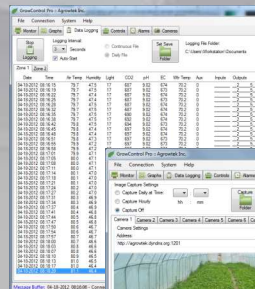

Controls

- (2) Dual-Stage Lighting Zones, Light Flip Control, Hot-Fire Timer
- (2) Day/Night Zones/Outputs
- (2) Heating Thermostats
- (4) Cooling Thermostats
- (2) Humidify Humidistats
- (2) Dehumidify Humidistats
- (2) Evaporative Cooling Limit-stats
- (2) CO2 Injection-stats
- (4) 24-Hour Timers
- (4) Standard Cycle-Timers (mins or secs)
- (4) 24-Hour Scheduled Cycle Timers
- (4) Each: Off-Delay, Operation Band and Re-Start Delay Timers
- (1) Nutrient Dosing Controls (4) pump stages w/Batch Dosing and 16-week Recipe Scheduler
- (1) Automatic Reservoir Drain & Fill Controls
- (1) pH Dosing Controls with (1) up and (1) down stage each
- High & Low Alarms, Limits and Hi-Temp Lighting Shut-Off
- Graphical Trending & Alarm Logging

Free PC Software

- Local or Remote Internet Access
- Full Control of all Features
- Password Protected with access logs
- 48-hour Visual Graphs
- Unlimited Data Logging to .CSV
- Camera Integration & Image Capturing
- E-Mail Alerts for Alarms
- FREE and Easy to Use!