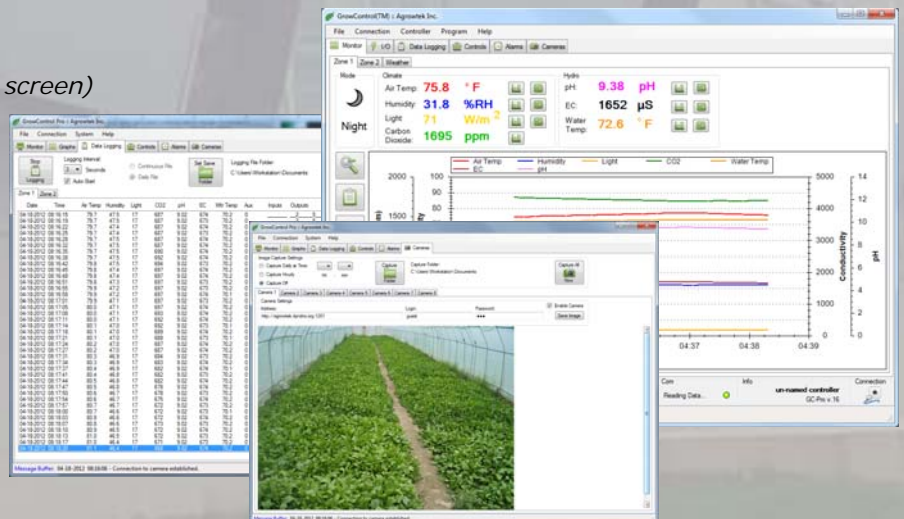

Free PC Software

- Local or Remote Internet Access
- Full Control of all Features *(same as touch screen)*
- Password Protected with Login Records
- Graphical Trending; Zoom, Save & Print
- Unlimited Data Logging to .CSV
- Camera Integration & Image Capturing
- E-Mail Alerts for Alarms
- Easy to Use
- Frequently Updated