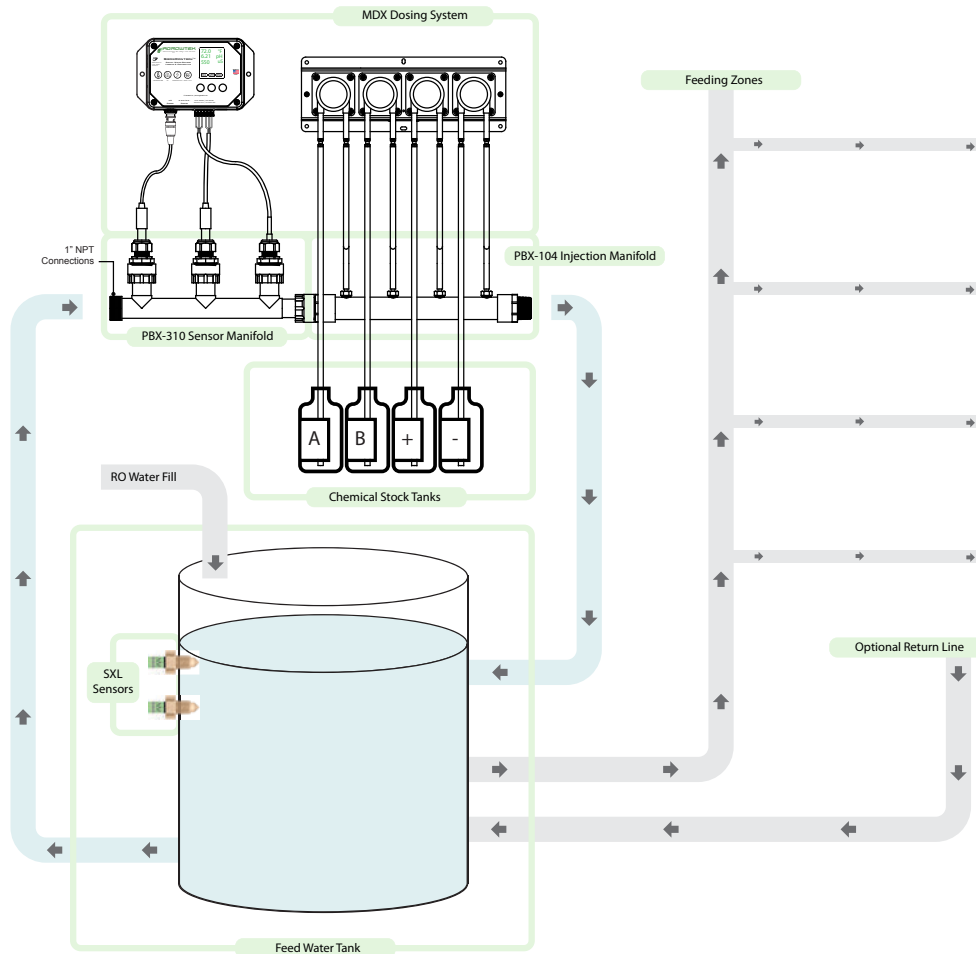

Shown with optional PBX-310 sensor manifold and PBX-104 injection manifolds designed for easy installation with a dedicated recirculating pump for continuous sampling.

Ordering Options

- MDX5 +ORP - W**
- WiFi Upgrade Kit
 - None: pH, EC & Temperature
 - +ORP: Add ORP
 - 1: Single Pump
 - 2: Dual Pump
 - 4: Quad Pump
 - 5: Penta Pump

Optional Accessories

PBX
Sensor & Injection Manifolds

FOR RECIRCULATING OR DRAIN-TO-WASTE SYSTEMS

Typical Installation

Recommended pump:
3 - 20 gpm (180 - 1200 gph)

Recirculating Systems (Deep Water Culture, NFT, Ebb & Flow, etc.)

The dosing system can be installed inline with the system's recirculating pump providing readings and dosing water on the return to the reservoir, or a separate circulation pump may be used to sample dose the main reservoir.

Drain to Waste Systems (Drip Irrigation, etc.)

The dosing system is typically installed on a recirculating loop connected to a stock mixing tank. As mixed feed solution is drawn off of the tank to feed plants, water re-supplies the tank and the system doses to maintain the stock concentration.