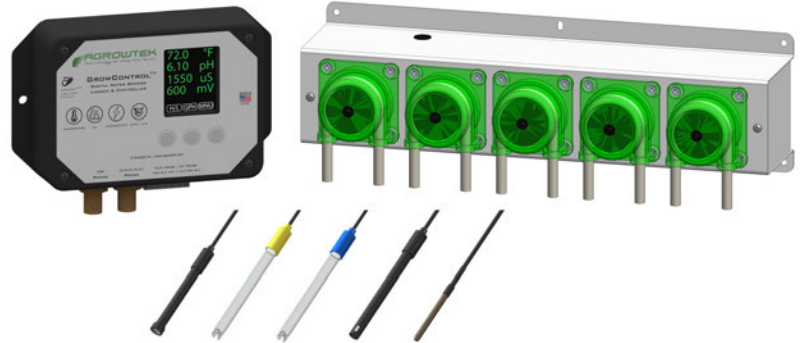

AUTOMATED NUTRIENT & PH CONTROL

GrowControl MDX Mini Dosing System automates nutrient and pH dosing by combining Agrowtek's digital SXH hydro controller with AgrowDose precision dosing pumps. Available with 1, 2, 4, or 5 pump heads. MDX+ model includes ORP. Each pump can be configured independently for sensor type, dose volume and delay time.

SXHM hydro controller with lcd display allows advanced configuration of the pumps and dosing parameters, manual pump priming, as well as graphing, alarms, data logging and more.

Typical Installation, MDX4

Shown with optional PBX-310 sensor manifold and PBX-104 injection manifolds designed for easy installation with a dedicated recirculating pump for continuous sampling.

Ordering Options

- MDX5 +ORP - W**
- WiFi Upgrade Kit
 - None: pH, EC & Temperature
 - +ORP: Add ORP
 - 1: Single Pump
 - 2: Dual Pump
 - 4: Quad Pump
 - 5: Penta Pump

Optional Accessories

PBX
Sensor & Injection Manifolds

FOR RECIRCULATING OR DRAIN-TO-WASTE SYSTEMS

Typical Installation

Recommended pump:
3 - 20 gpm (180 - 1200 gph)

Recirculating Systems (Deep Water Culture, NFT, Ebb & Flow, etc.)