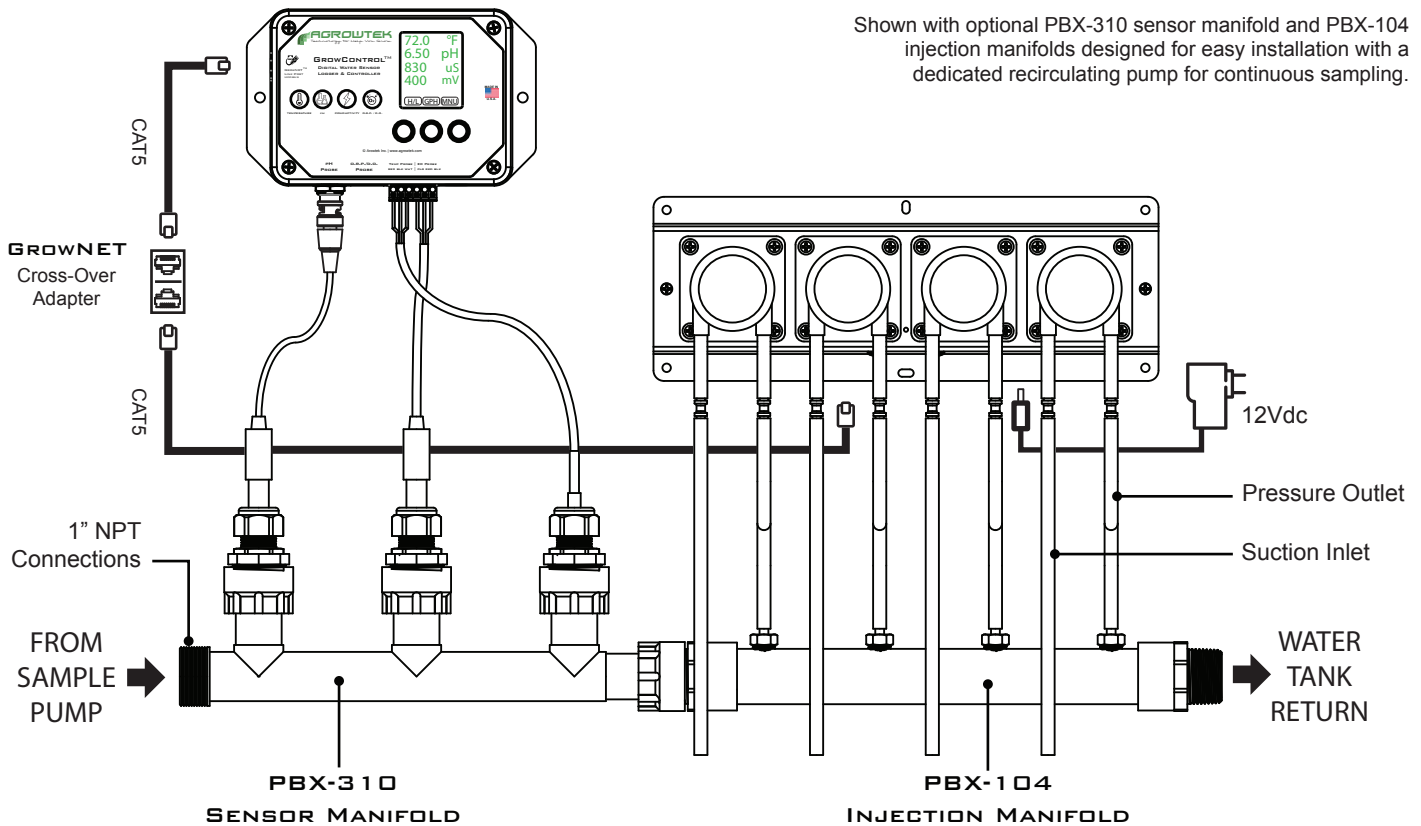

AUTOMATED NUTRIENT & PH CONTROL

GrowControl MDX Mini Dosing System automates nutrient and pH dosing by combining Agrowtek's digital SXH hydro controller with AgrowDose precision dosing pumps. Available with 1, 2, 4, or 5 pump heads. MDX+ model includes ORP. Each pump can be configured independently for sensor type, dose volume and delay time.

Shown with optional PBX-310 sensor manifold and PBX-104 injection manifolds designed for easy installation with a dedicated recirculating pump for continuous sampling.

Ordering Options

- MDX5 +ORP - W**
- WiFi Upgrade Kit
 - None: pH, EC & Temperature
 - +ORP: Add ORP
 - 1: Single Pump
 - 2: Dual Pump
 - 4: Quad Pump
 - 5: Penta Pump

Optional Accessories

PBX
Sensor & Injection Manifolds

FOR RECIRCULATING OR DRAIN-TO-WASTE SYSTEMS

Typical Installation

Recommended pump:
3 - 20 gpm (180 - 1200 gph)

Recirculating Systems (Deep Water Culture, NFT, Ebb & Flow, etc.)

The dosing system can be installed inline with the system's recirculating pump providing readings and dosing water on the return to the reservoir, or a separate circulation pump may be used to sample dose the main reservoir.